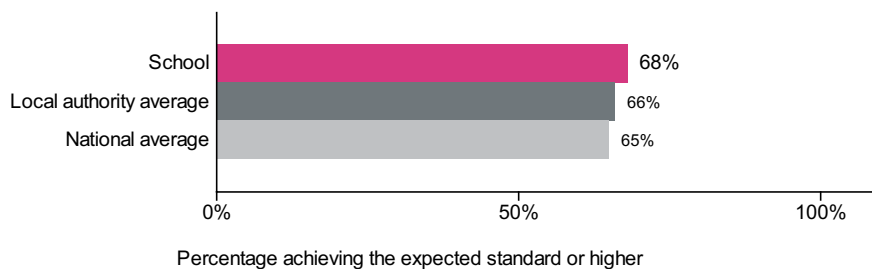

Heather Garth Primary School Academy (URN: 139748)

This is a new academy which opened on 1 June 2013.

Go to [Heather Garth Primary School](#) for the previous record.

Key stage 2

This is revised data for 2018/19.

Progress in reading, writing and maths

Reading

Number of pupils = 27

Pupils with adjusted scores = 0

Confidence interval
-0.5 to 4.2

Writing

Number of pupils = 28

Pupils with adjusted scores = 0

Confidence interval
-1.8 to 2.4

Maths

Number of pupils = 27

Pupils with adjusted scores = 0

Confidence interval
0.4 to 4.4

Reading, writing and maths combined

Percentage of pupils achieving the expected standard or higher

Number of pupils = 28