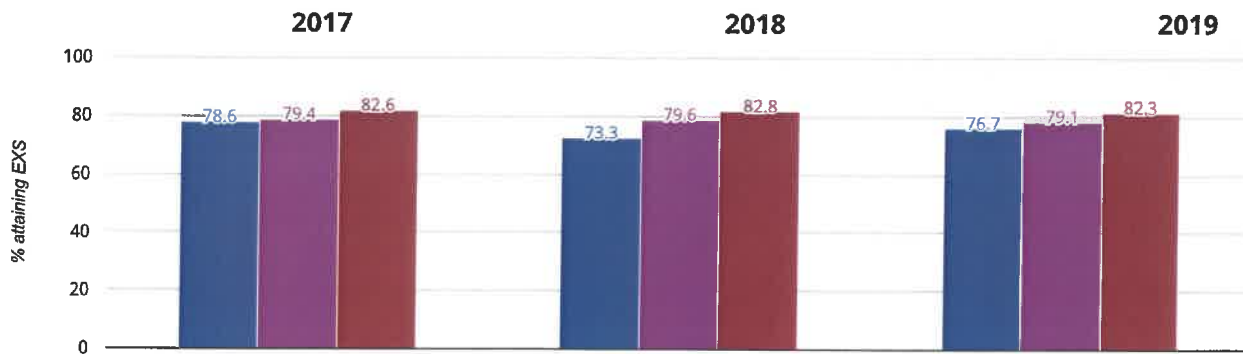

⊕ Maths - attaining EXS or better

70% in 2019

0% change from 2018

2.1% points rise since 2017

■ Heather Garth Primary School ■ Barnsley (80) ■ NCER National (16552)

⊕ Maths - attaining GDS

16.7% in 2019

3.4% points rise since 2018

4.7% points drop since 2017

■ Heather Garth Primary School ■ Barnsley (80) ■ NCER National (16552)

Science - attaining EXS

76.7% in 2019

3.4% points rise since 2018

1.9% points drop since 2017

■ Heather Garth Primary School ■ Barnsley (80) ■ NCER National (16552)