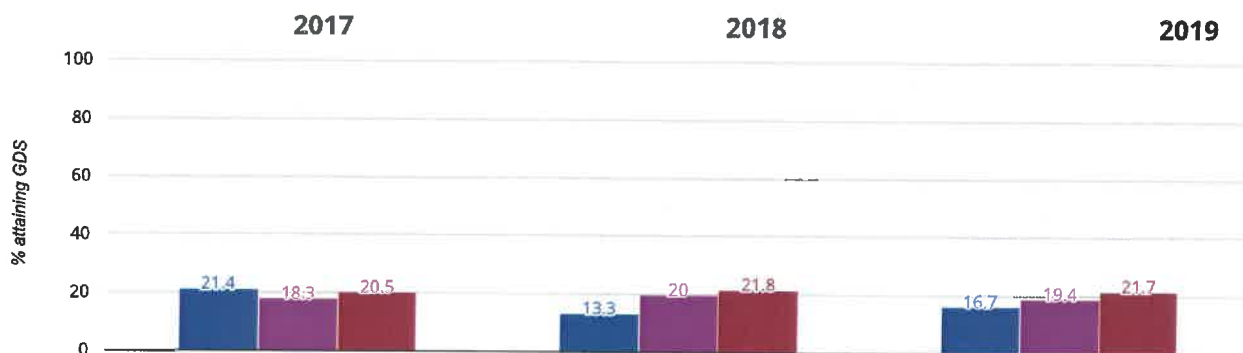

⊕ Maths - attaining EXS or better

70% in 2019

0% change from 2018

2.1% points rise since 2017

■ Heather Garth Primary School ■ Barnsley (80) ■ NCER National (16552)

⊕ Maths - attaining GDS

16.7% in 2019

3.4% points rise since 2018

4.7% points drop since 2017

■ Heather Garth Primary School ■ Barnsley (80) ■ NCER National (16552)

Science - attaining EXS

76.7% in 2019

3.4% points rise since 2018

1.9% points drop since 2017

■ Heather Garth Primary School ■ Barnsley (80) ■ NCER National (16552)