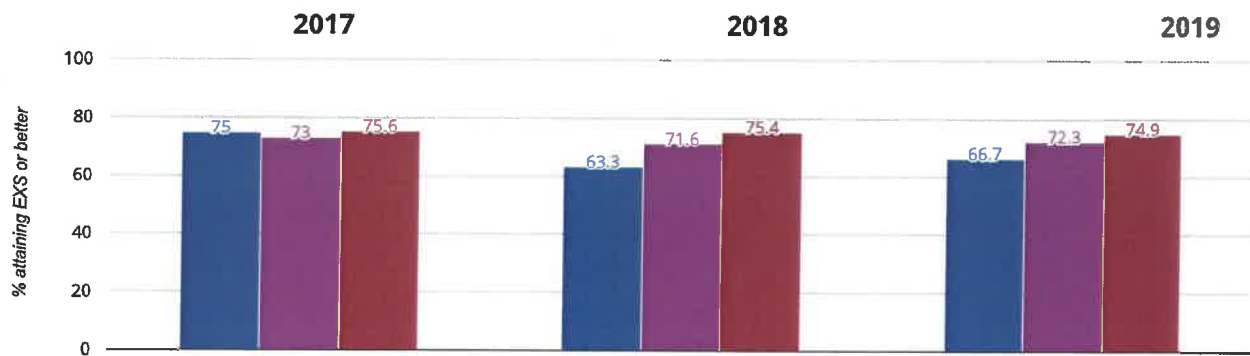

HEATHER GARTH PRIMARY SCHOOL

Brought to you by *the NCER*

Reading - attaining EXS or better

66.7% in 2019

3.4% points rise since 2018

8.3% points drop since 2017

■ Heather Garth Primary School ■ Barnsley (80) ■ NCER National (16552)