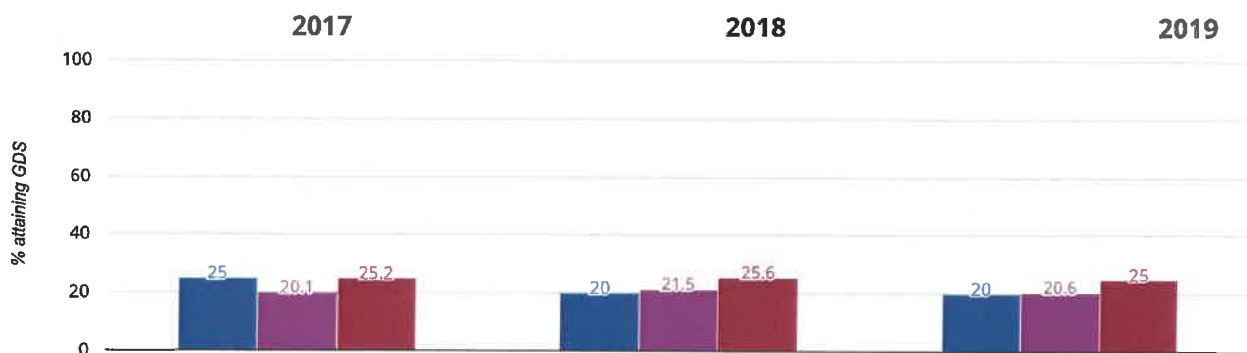

Reading - attaining GDS

20% in 2019

0% change from 2018

5% points drop since 2017

■ Heather Garth Primary School ■ Barnsley (80) ■ NCER National (16552)