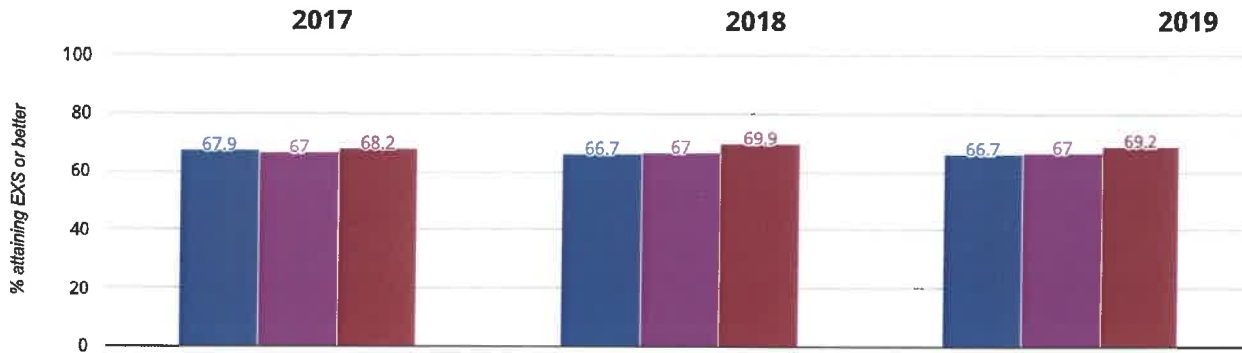

Reading - attaining GDS

20% in 2019

0% change from 2018

5% points drop since 2017

■ Heather Garth Primary School ■ Barnsley (80) ■ NCER National (16552)

Writing - attaining EXS or better

66.7% in 2019

0% change from 2018