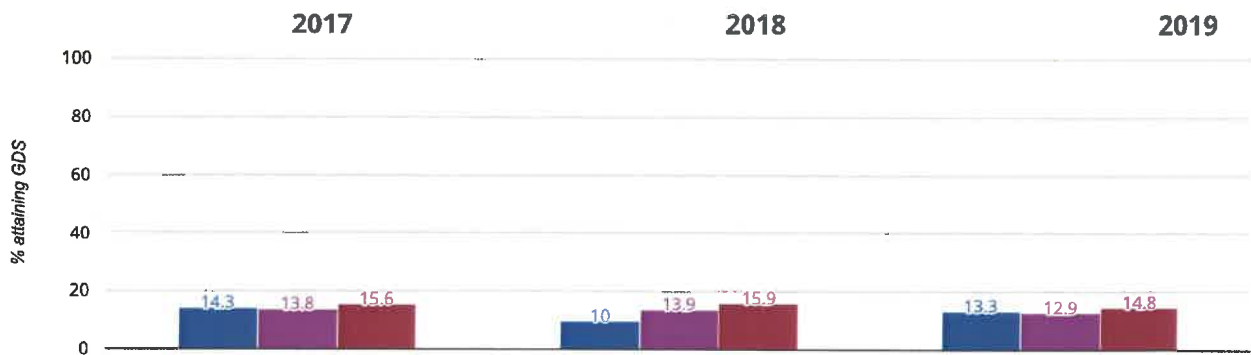

Writing - attaining GDS

13.3% in 2019

3.3% points rise since 2018

1% points drop since 2017

■ Heather Garth Primary School ■ Barnsley (80) ■ NCER National (16552)