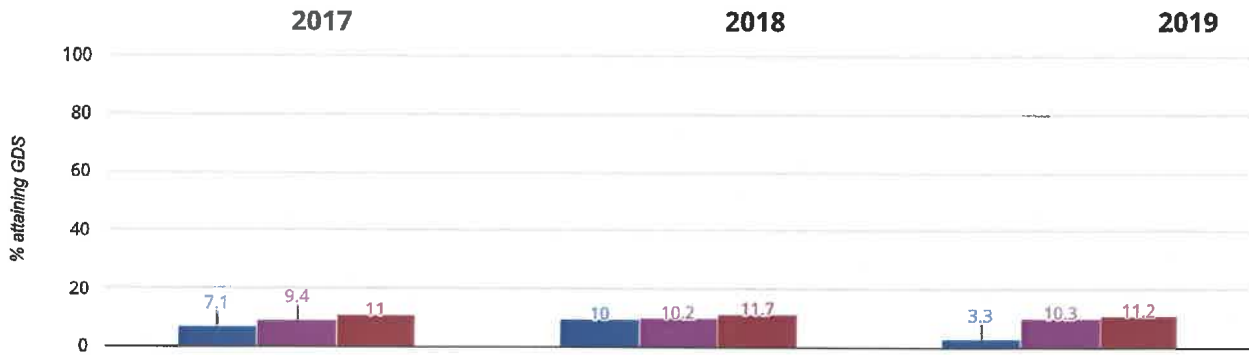

4.7% points drop since 2017

■ Heather Garth Primary School ■ Barnsley (80) ■ NCER National (16552)

Science - attaining EXS

76.7% in 2019

3.4% points rise since 2018

1.9% points drop since 2017

■ Heather Garth Primary School ■ Barnsley (80) ■ NCER National (16552)

RWM - attaining EXS or better

63.3% in 2019

0% change from 2018

1% points drop since 2017

■ Heather Garth Primary School ■ Barnsley (80) ■ NCER National (16552)

RWM - attaining GDS

3.3% in 2019

6.7% points drop since 2018