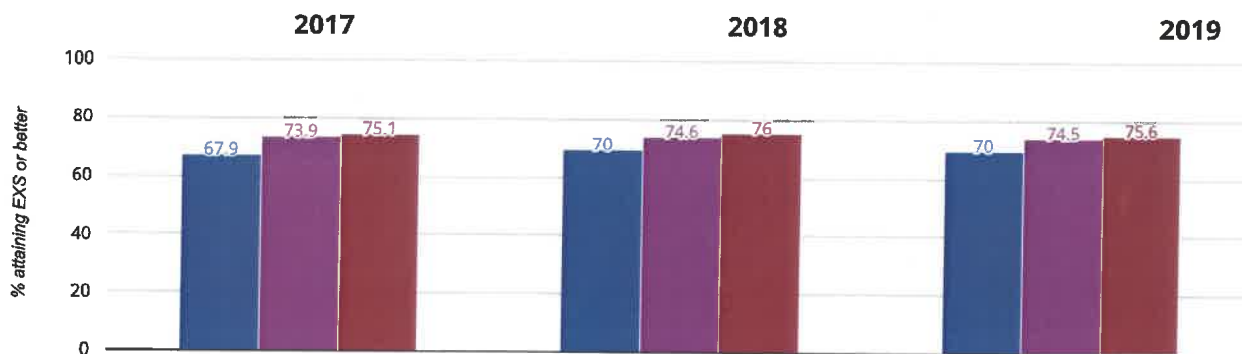

1.2% points drop since 2017

■ Heather Garth Primary School ■ Barnsley (80) ■ NCER National (16552)

Writing - attaining GDS

13.3% in 2019

3.3% points rise since 2018

1% points drop since 2017

■ Heather Garth Primary School ■ Barnsley (80) ■ NCER National (16552)

⊕ Maths - attaining EXS or better

70% in 2019

0% change from 2018

2.1% points rise since 2017

■ Heather Garth Primary School ■ Barnsley (80) ■ NCER National (16552)

⊕ Maths - attaining GDS

16.7% in 2019

3.4% points rise since 2018