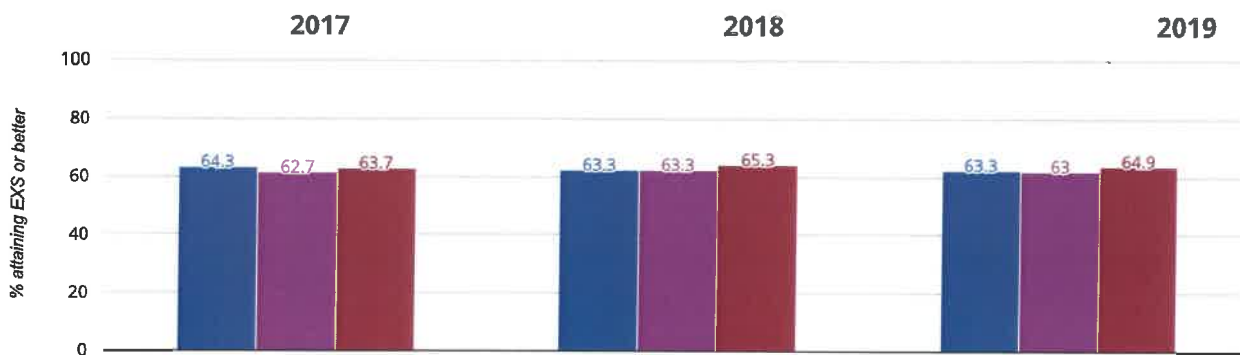

4.7% points drop since 2017

■ Heather Garth Primary School ■ Barnsley (80) ■ NCER National (16552)

Science - attaining EXS

76.7% in 2019

3.4% points rise since 2018

1.9% points drop since 2017

■ Heather Garth Primary School ■ Barnsley (80) ■ NCER National (16552)

RWM - attaining EXS or better

63.3% in 2019

0% change from 2018

1% points drop since 2017

■ Heather Garth Primary School ■ Barnsley (80) ■ NCER National (16552)

RWM - attaining GDS

3.3% in 2019

6.7% points drop since 2018