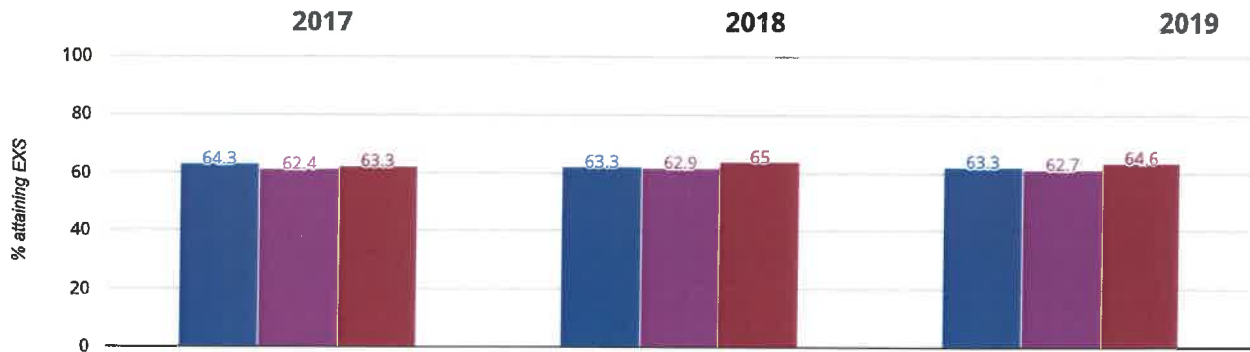

4.7% points drop since 2017

■ Heather Garth Primary School ■ Barnsley (80) ■ NCER National (16552)

Science - attaining EXS

76.7% in 2019

3.4% points rise since 2018

1.9% points drop since 2017

■ Heather Garth Primary School ■ Barnsley (80) ■ NCER National (16552)

RWM - attaining EXS or better

63.3% in 2019

0% change from 2018

1% points drop since 2017

■ Heather Garth Primary School ■ Barnsley (80) ■ NCER National (16552)

RWM - attaining GDS

3.3% in 2019

6.7% points drop since 2018

3.8% points drop since 2017

■ Heather Garth Primary School ■ Barnsley (80) ■ NCER National (16552)

Reading, Writing, Maths and Science - attaining EXS

63.3 in 2019

0 change from 2018

1 points drop since 2017