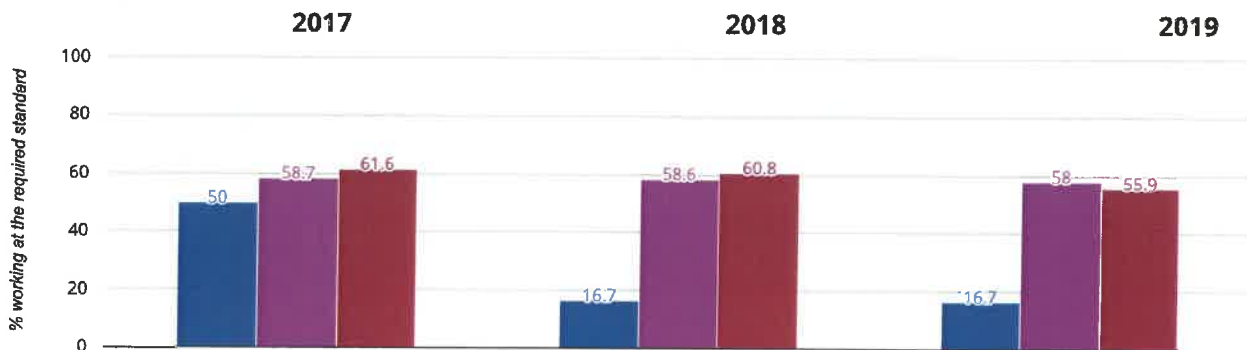

HEATHER GARTH PRIMARY SCHOOL

Brought to you by *the NCER*

Year 1: Working At

73.3% in 2019

6% points drop since 2018

6.7% points drop since 2017

■ Heather Garth Primary School ■ Barnsley (79) ■ NCER National (16300)

Year 2: Working At

16.7% in 2019

0% change from 2018

33.3% points drop since 2017

■ Heather Garth Primary School ■ Barnsley (80) ■ NCER National (15622)