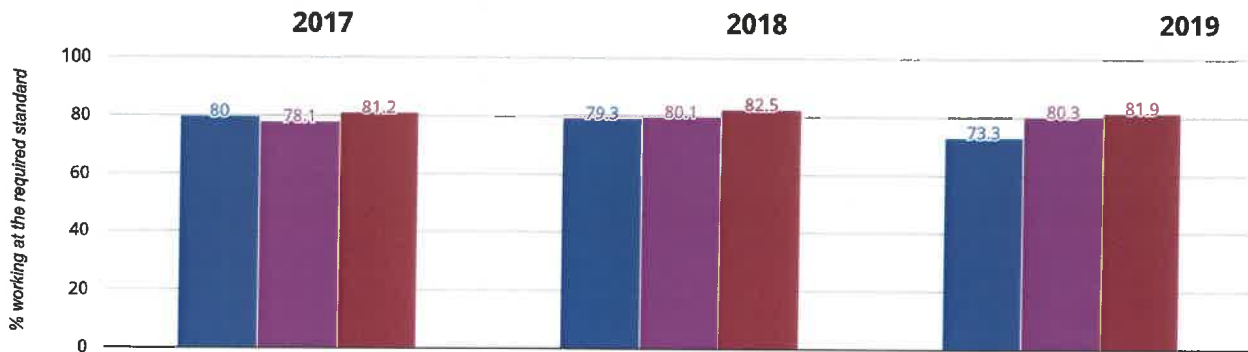

HEATHER GARTH PRIMARY SCHOOL

Brought to you by *the NCER*

Year 1: Working At

73.3% in 2019

6% points drop since 2018

6.7% points drop since 2017

■ Heather Garth Primary School ■ Barnsley (79) ■ NCER National (16300)

Year 2: Working At

16.7% in 2019

0% change from 2018

33.3% points drop since 2017

■ Heather Garth Primary School ■ Barnsley (80) ■ NCER National (15622)