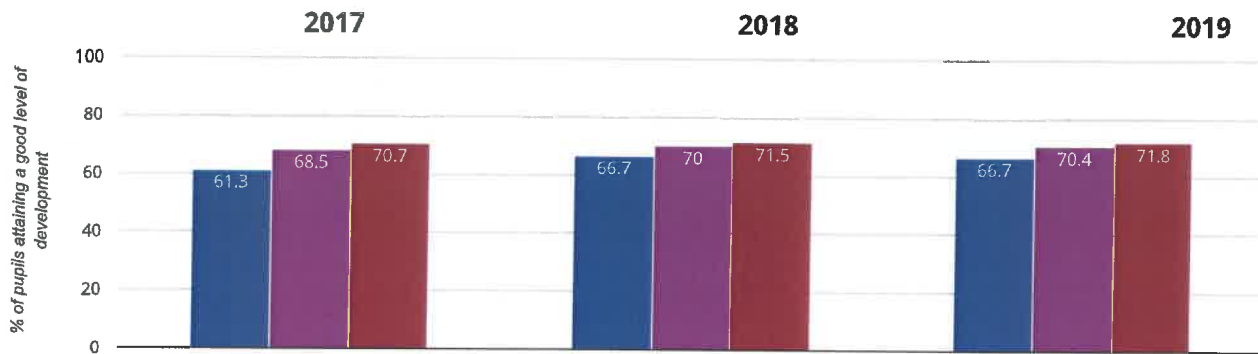

HEATHER GARTH PRIMARY SCHOOL

Brought to you by [the NCER](#)

★ Good Level Of Development

66.7% in 2019

0% change from 2018

5.4% points rise since 2017

■ Heather Garth Primary School ■ Barnsley (83) ■ NCER National (17646)

📈 Average Total Points Score

33 in 2019

0.3 points drop since 2018

2.6 points rise since 2017

■ Heather Garth Primary School ■ Barnsley (83) ■ NCER National (17646)