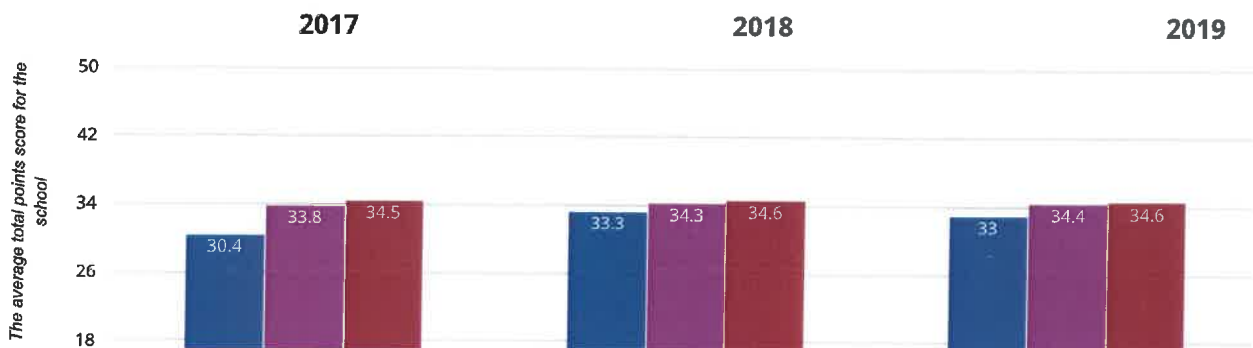

HEATHER GARTH PRIMARY SCHOOL

Brought to you by [the NCER](#)

★ Good Level Of Development

66.7% in 2019

0% change from 2018

5.4% points rise since 2017

■ Heather Garth Primary School ■ Barnsley (83) ■ NCER National (17646)

📈 Average Total Points Score

33 in 2019

0.3 points drop since 2018

2.6 points rise since 2017

■ Heather Garth Primary School ■ Barnsley (83) ■ NCER National (17646)